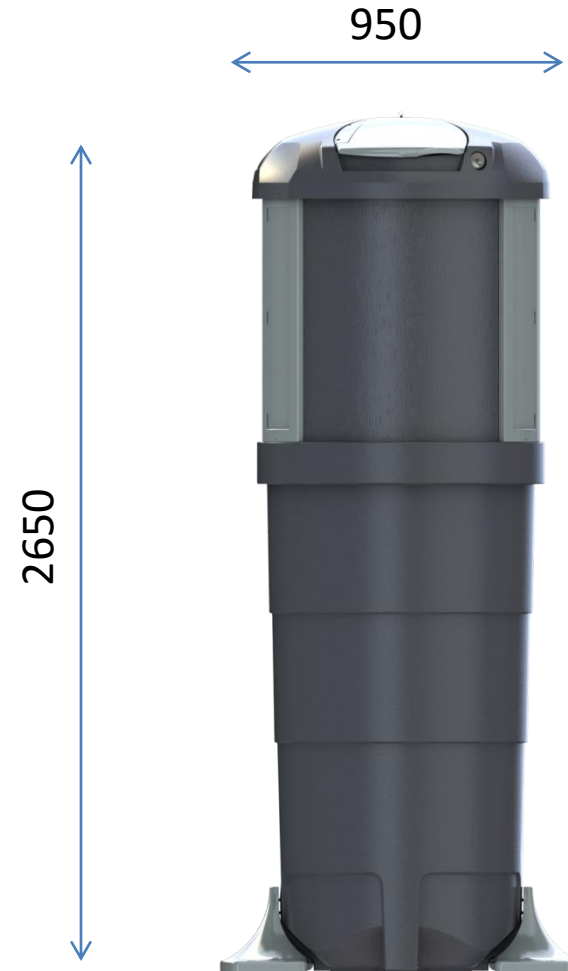

5000
Deep

3000
Deep

1300
Deep

3000
Short

2000
Short

800
Short

2500
Surface

1300
Surface

600
Surface

Deep family

Safe Stylish Super Efficient

luowia collection[®]

www.luowia.com

5000 Deep

Nominal volume:	5000L
Measured nominal volume:	5175L
Effective volume (well):	4680L
Maximum height:	2800
Maximum width (lid):	1690
Material:	PE
Colour of well & lid:	Antrasit
Weight (well):	
Weight (lid):	
Anchoring:	4 legs
Waste SWL:	2000 KG
Max opening:	600mm

3000 Deep

Nominal volume:	3000L
Target nominal volume:	2979L
Effective volume (well):	2729L
Maximum height:	2750
Maximum width (lid):	1350
Material:	PE
Colour of well & lid:	Antrasit
Weight (well):	
Weight (lid):	
Anchoring:	4 legs
Waste SWL:	1200 KG
Max opening:	450mm

1300 Deep

Nominal volume:	1300L
Target nominal volume:	1294L
Effective volume (well):	1205L
Maximum height:	2650
Maximum width (lid):	950
Material:	PE
Colour of well & lid:	Antrasit
Weight (well):	
Weight (lid):	
Anchoring:	4 legs
Waste SWL:	1000 KG
Max opening:	300mm